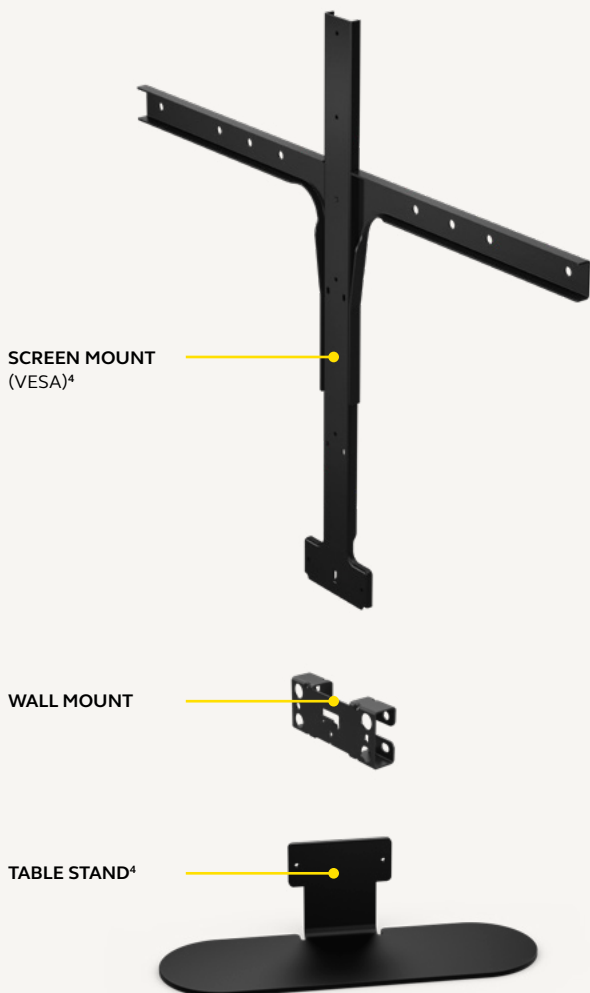

It's the friend that's friends with everyone.

²Choose between Dynamic Composition, Intelligent Zoom, and Virtual Director via Jabra Direct and Jabra Xpress

³Coming soon

SET UP, CONNECT, AND GO

Easy installation

Whichever way you look at it, **PanaCast 50** couldn't be easier to install, with three different options to suit every room setup. Choose from Wall Mount, Table Stand and Screen Mount (VESA)⁴, with clear, easy to follow instructions.